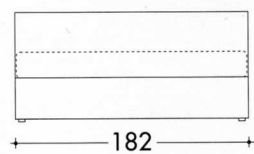

AIDA

Serie di letti con due diverse testate, tutti dotati di base contenitore con rete a doghe di legno ortopedica. La struttura è interamente in legno multistrato imbottita con poliuretano espanso e rivestita con una maglia protettiva e Dacron. A richiesta sono disponibili ruote al posto dei piedini di serie in ABS. Il rivestimento in tessuto è completamente sfoderabile.

Bed series: two different headboards available, both of the two models with storage container base, supplied with wooden orthopedic slats. The structure is entirely made of multiply wood padded with polyurethane upholstery and covered with a protective fabric lining of resined Dacron. Castors are available on request instead of the standard ABS feet. The fabric cover is totally removable.

Serie von Betten mit zwei verschiedene Kopfteilen, alle mit Bettkasten Gestell verfügbar und mit Holzlattenrost ausgestattet. Das Gestell ist aus Sperrholz mit Polyurethan Polsterung und mit passendem Schutzbezug aus Harz Dacron verkleidet. Statt Standard-Füßen sind Räder auf Wunsch verfügbar. Der Stoffbezug ist völlig und einfach abziehbar.

Aida 2000 Contenitore