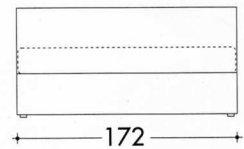

AIDA

Serie di letti con due diverse testate, tutti dotati di base contenitore con rete a doghe di legno ortopedica. La struttura è interamente in legno multistrato imbottita con poliuretano espanso e rivestita con una maglia protettiva e Dacron. A richiesta sono disponibili ruote al posto dei piedini di serie in ABS. Il rivestimento in tessuto è completamente sfoderabile.

Bed series: two different headboards available, both of the two models with storage container base, supplied with wooden orthopedic slats. The structure is entirely made of multiply wood padded with polyurethane upholstery and covered with a protective fabric lining of resined Dacron. Castors are available on request instead of the standard ABS feet. The fabric cover is totally removable.

Serie von Betten mit zwei verschiedene Kopfteilen, alle mit Bettkasten Gestell verfügbar und mit Holzlattenrost ausgestattet. Das Gestell ist aus Sperrholz mit Polyurethan Polsterung und mit passendem Schutzbezug aus Harz Dacron verkleidet. Statt Standard-Füßen sind Räder auf Wunsch verfügbar. Der Stoffbezug ist völlig und einfach abziehbar.

Aida 2000 Contenitore