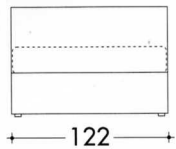

AIDA

Serie di letti con due diverse testate, tutti dotati di base contenitore con rete a doghe di legno ortopedica. La struttura è interamente in legno multistrato imbottita con poliuretano espanso e rivestita con una maglia protettiva e Dacron. A richiesta sono disponibili ruote al posto dei piedini di serie in ABS. Il rivestimento in tessuto è completamente sfoderabile.

Bed series: two different headboards available, both of the two models with storage container base, supplied with wooden orthopedic slats. The structure is entirely made of multiply wood padded with polyurethane upholstery and covered with a protective fabric lining of resined Dacron. Castors are available on request instead of the standard ABS feet. The fabric cover is totally removable.

Serie von Betten mit zwei verschiedene Kopfteilen, alle mit Bettkasten Gestell verfügbar und mit Holzlattenrost ausgestattet. Das Gestell ist aus Sperrholz mit Polyurethan Polsterung und mit passendem Schutzbezug aus Harz Dacron verkleidet. Statt Standard-Füßen sind Räder auf Wunsch verfügbar. Der Stoffbezug ist völlig und einfach abziehbar.

Aida 2000 Contenitore